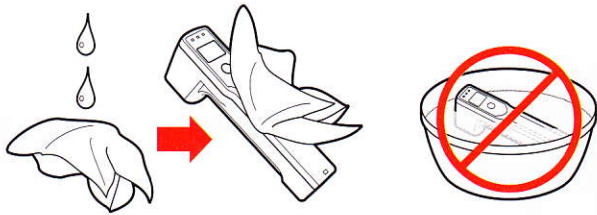

Click on
www.comarkltd.com
 For complete product information

FoodPro Thermometer

Noncontact Food Safety Thermometer

- Infrarot-Lebensmittelthermometer
- Thermomètre infrarouge alimentaire
- Termómetro sin Contacto para Seguridad de Alimentos
- Termómetro sem Contacto para Segurança Alimentícia
- 食品衛生用非接触溫度計
- 非接触食品安全型測溫儀

Made in China © Comark Limited

NOTE: see extra info at bottom of next page = p2 title ICEPOINT

ICEPOINT the diagram indicates using ice cubes in water in an insulated cup. However you must use ice SLURRY with fine particles of crushed ice in water so the overall consistency is liquid. [the reason is that ice cubes can be at any temperature and may be at -18C when they come from the freezer.