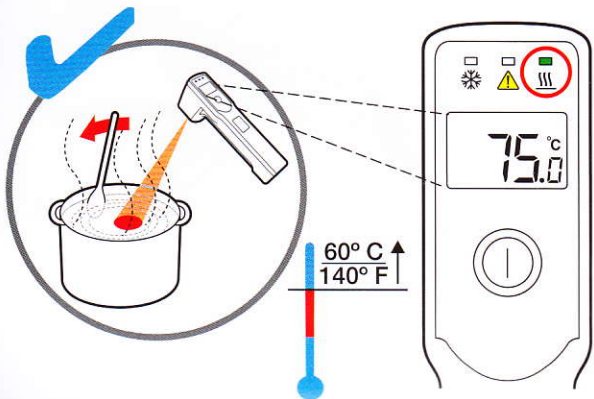

Made in China © Comark Limited

NOTE: see extra info at bottom of next page = p2 title ICEPOINT

ICEPOINT the diagram indicates using ice cubes in water in an insulated cup. However you must use ice SLURRY with fine particles of crushed ice in water so the overall consistency is liquid. [the reason is that ice cubes can be at any temperature and may be at -18C when they come from the freezer.

HACCP Zone Indicators / Indicateur zone HACCP /
 HACCP-Bereichsanzeige / Indicadores de Zona APPCC HACCP /
 HACCP ゾーン表示 / HACCP 区域指示灯

C°/F° Indicator / Affichage C°/F° /
 C°/F°-Anzeige / Indicador °C/°F /
 Indicador °C/°F / 温度表示 (C°) /
 C°/F° 指示灯