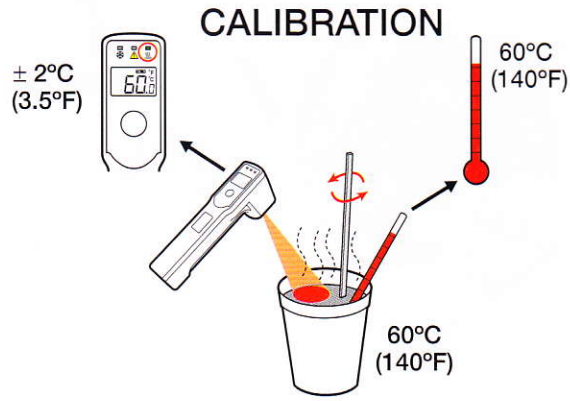

Click on
www.comarkltd.com
 For complete product information

FoodPro Thermometer

Noncontact Food Safety Thermometer

- Infrarot-Lebensmittelthermometer
- Thermomètre infrarouge alimentaire
- Termómetro sin Contacto para Seguridad de Alimentos
- Termómetro sem Contacto para Segurança Alimentícia
- 食品衛生用非接触溫度計
- 非接触食品安全型測溫儀

Made in China © Comark Limited

NOTE: see extra info at bottom of next page = p2 title ICEPOINT

ICEPOINT the diagram indicates using ice cubes in water in an insulated cup. However you must use ice SLURRY with fine particles of crushed ice in water so the overall consistency is liquid. [the reason is that ice cubes can be at any temperature and may be at -18C when they come from the freezer.