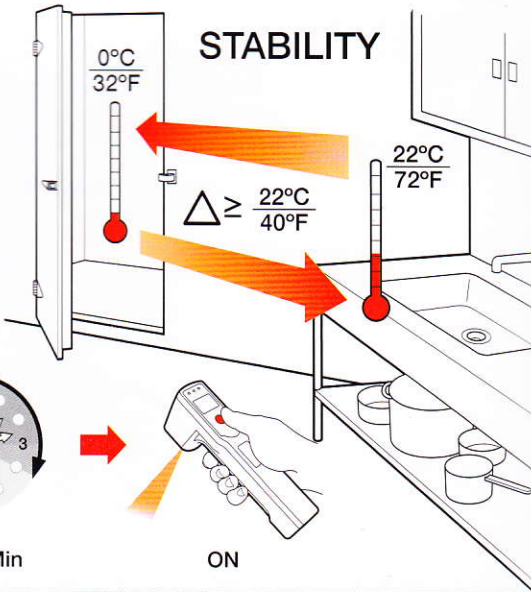

Click on
www.comarkltd.com
 For complete product information

FoodPro Thermometer

Noncontact Food Safety Thermometer

- Infrarot-Lebensmittelthermometer
- Thermomètre infrarouge alimentaire
- Termómetro sin Contacto para Seguridad de Alimentos
- Termómetro sem Contacto para Segurança Alimentícia
- 食品衛生用非接触溫度計
- 非接触食品安全型測溫儀

Made in China © Comark Limited

NOTE: see extra info at bottom of next page = p2 title ICEPOINT

ICEPOINT the diagram indicates using ice cubes in water in an insulated cup. However you must use ice SLURRY with fine particles of crushed ice in water so the overall consistency is liquid. [the reason is that ice cubes can be at any temperature and may be at -18C when they come from the freezer.

Switch in °C position

Image showing the position of the switch when looking in the battery compartment. Operate switch carefully with small screwdriver. To right position deg C to left is deg F. The switch is difficult to see (use a light) and it is about 2/3 of the way down.