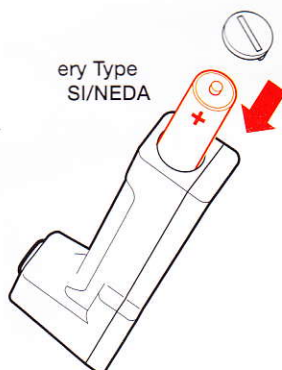

Target Illumination / Eclairage de la cible Optique /
Messfleckbeleuchtung / Iluminación del Objetivo /
Iluminação alvo / マーカー (照準) / 目标照明

Window for IR Optics / Sonde /
Infraoptic / Ventana de Óptica IR /
Janela para óticos IR /
红外测量窗口
レンズ

Switch in °C position

Image showing the position of the switch when looking in the battery compartment. Operate switch carefully with small screwdriver. To right position deg C to left is deg F. The switch is difficult to see (use a light) and it is about 2/3 of the way down.