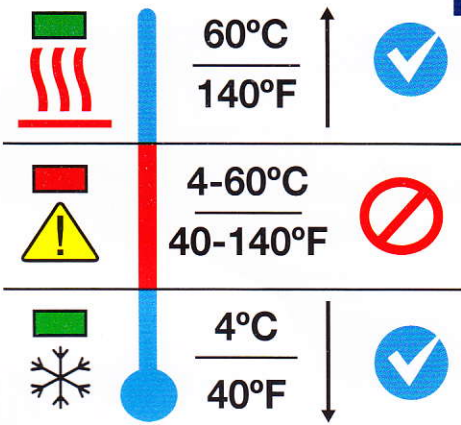

Click on
www.comarkltd.com
 For complete product information

FoodPro Thermometer

Noncontact Food Safety Thermometer

- Infrarot-Lebensmittelthermometer
- Thermomètre infrarouge alimentaire
- Termómetro sin Contacto para Seguridad de Alimentos
- Termómetro sem Contacto para Segurança Alimentícia
- 食品衛生用非接触溫度計
- 非接触食品安全型測溫儀

Made in China © Comark Limited

NOTE: see extra info at bottom of next page = p2 title ICEPOINT

ICEPOINT the diagram indicates using ice cubes in water in an insulated cup. However you must use ice SLURRY with fine particles of crushed ice in water so the overall consistency is liquid. [the reason is that ice cubes can be at any temperature and may be at -18C when they come from the freezer.

HACCP Zone Indicators / Indicateur zone HACCP /
 HACCP-Bereichsanzeige / Indicadores de Zona APPCC HACCP /
 HACCP ゾーン表示 / HACCP 区域指示灯

C°/F° Indicator / Affichage C°/F° /
 C°/F°-Anzeige / Indicador °C/°F /
 Indicador °C/°F / 温度表示 (C°) /
 C°/F° 指示灯