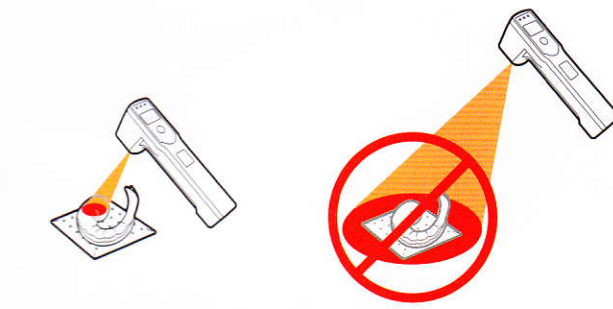

Click on
www.comarkltd.com
 For complete product information

FoodPro Thermometer

Noncontact Food Safety Thermometer

- Infrarot-Lebensmittelthermometer
- Thermomètre infrarouge alimentaire
- Termómetro sin Contacto para Seguridad de Alimentos
- Termómetro sem Contacto para Segurança Alimentícia
- 食品衛生用非接触溫度計
- 非接触食品安全型測溫儀

Made in China © Comark Limited

NOTE: see extra info at bottom of next page = p2 title ICEPOINT

ICEPOINT the diagram indicates using ice cubes in water in an insulated cup. However you must use ice SLURRY with fine particles of crushed ice in water so the overall consistency is liquid. [the reason is that ice cubes can be at any temperature and may be at -18C when they come from the freezer.