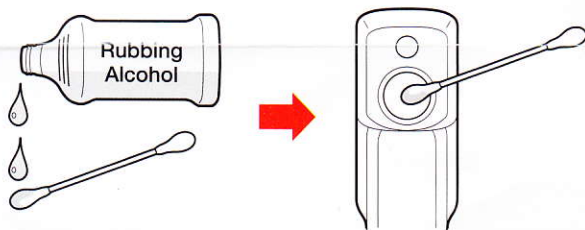

Click on
www.comarkltd.com
 For complete product information

FoodPro Thermometer

Noncontact Food Safety Thermometer

- Infrarot-Lebensmittelthermometer
- Thermomètre infrarouge alimentaire
- Termómetro sin Contacto para Seguridad de Alimentos
- Termómetro sem Contacto para Segurança Alimentícia
- 食品衛生用非接触溫度計
- 非接触食品安全型測溫儀

Made in China © Comark Limited

NOTE: see extra info at bottom of next page = p2 title ICEPOINT

ICEPOINT the diagram indicates using ice cubes in water in an insulated cup. However you must use ice SLURRY with fine particles of crushed ice in water so the overall consistency is liquid. [the reason is that ice cubes can be at any temperature and may be at -18C when they come from the freezer.