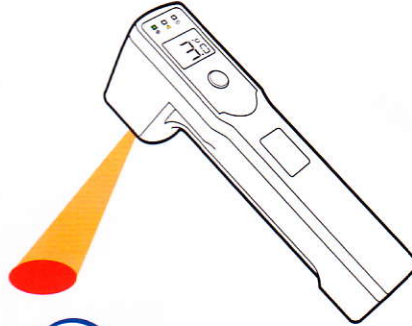

Click on
www.comarkltd.com
 For complete product information

FoodPro Thermometer

Noncontact Food Safety Thermometer

- Infrarot-Lebensmittelthermometer
- Thermomètre infrarouge alimentaire
- Termómetro sin Contacto para Seguridad de Alimentos
- Termómetro sem Contacto para Segurança Alimentícia
- 食品衛生用非接触溫度計
- 非接触食品安全型測溫儀

Made in China © Comark Limited

NOTE: see extra info at bottom of next page = p2 title ICEPOINT

ICEPOINT the diagram indicates using ice cubes in water in an insulated cup. However you must use ice SLURRY with fine particles of crushed ice in water so the overall consistency is liquid. [the reason is that ice cubes can be at any temperature and may be at -18C when they come from the freezer.