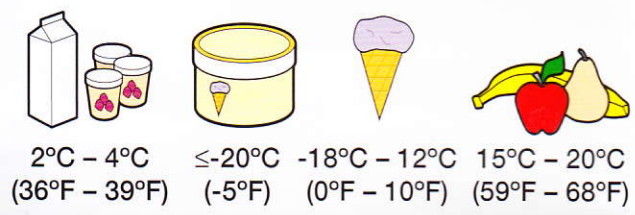

Made in China © Comark Limited

NOTE: see extra info at bottom of next page = p2 title ICEPOINT

ICEPOINT the diagram indicates using ice cubes in water in an insulated cup. However you must use ice SLURRY with fine particles of crushed ice in water so the overall consistency is liquid. [the reason is that ice cubes can be at any temperature and may be at -18C when they come from the freezer.