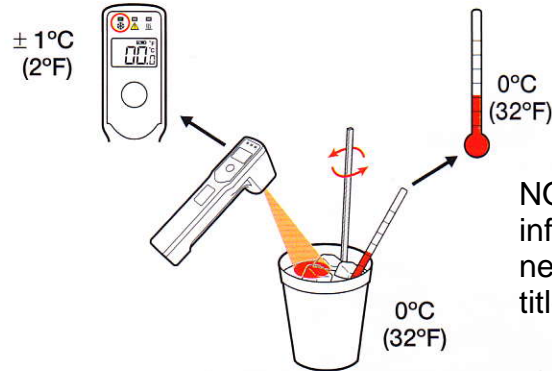

Click on
www.comarkltd.com
 For complete product information

FoodPro Thermometer

Noncontact Food Safety Thermometer

- Infrarot-Lebensmittelthermometer
- Thermomètre infrarouge alimentaire
- Termómetro sin Contacto para Seguridad de Alimentos
- Termómetro sem Contacto para Segurança Alimentícia
- 食品衛生用非接触溫度計
- 非接触食品安全型測溫儀

Made in China © Comark Limited

NOTE: see extra info at bottom of next page = p2 title ICEPOINT

ICEPOINT the diagram indicates using ice cubes in water in an insulated cup. However you must use ice SLURRY with fine particles of crushed ice in water so the overall consistency is liquid. [the reason is that ice cubes can be at any temperature and may be at -18C when they come from the freezer.