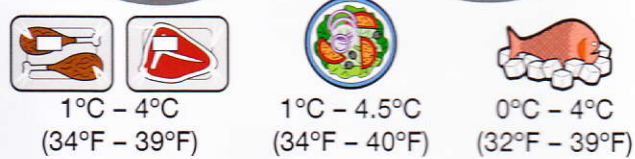

Made in China © Comark Limited

NOTE: see extra info at bottom of next page = p2 title ICEPOINT

ICEPOINT the diagram indicates using ice cubes in water in an insulated cup. However you must use ice SLURRY with fine particles of crushed ice in water so the overall consistency is liquid. [the reason is that ice cubes can be at any temperature and may be at -18C when they come from the freezer.