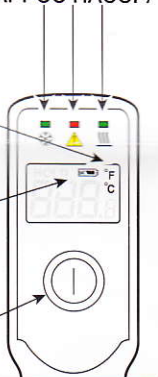

Made in China © Comark Limited

NOTE: see extra info at bottom of next page = p2 title ICEPOINT

ICEPOINT the diagram indicates using ice cubes in water in an insulated cup. However you must use ice SLURRY with fine particles of crushed ice in water so the overall consistency is liquid. [the reason is that ice cubes can be at any temperature and may be at -18C when they come from the freezer.

HACCP Zone Indicators / Indicateur zone HACCP /
 HACCP-Bereichsanzeige / Indicadores de Zona APPCC HACCP /
 HACCP ゾーン表示 / HACCP 区域指示灯

C°/F° Indicator / Affichage C°/F° /
 C°/F°-Anzeige / Indicador °C/°F /
 Indicador °C/°F / 温度表示 (C°) /
 C°/F° 指示灯

Low Battery Icon / Icône Etat des piles /
 Batteriezustandsanzeige / Icono de Bateria
 Baja / Ícone de bateria com carga baixa /
 バッテリーアイコン / 電池电量不足图标

ON (Measure) / ON (Mesure) / ON (Messen) /
 ON (Medición) / ON (medida) / 测温ボタン /
 ON (測量)

Switch in °C position

Image showing the position of the switch when looking in the battery compartment. Operate switch carefully with small screwdriver. To right position deg C to left is deg F. The switch is difficult to see (use a light) and it is about 2/3 of the way down.