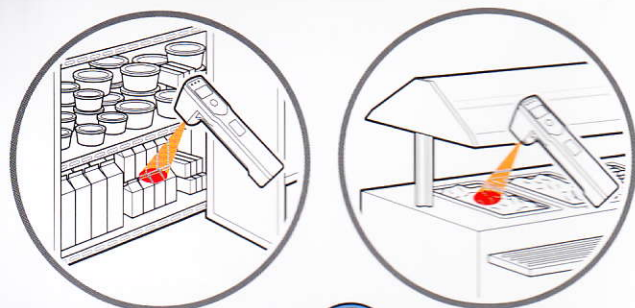

Click on
www.comarkltd.com
 For complete product information

FoodPro Thermometer

Noncontact Food Safety Thermometer

- Infrarot-Lebensmittelthermometer
- Thermomètre infrarouge alimentaire
- Termómetro sin Contacto para Seguridad de Alimentos
- Termómetro sem Contacto para Segurança Alimentícia
- 食品衛生用非接触溫度計
- 非接触食品安全型測溫儀

Made in China © Comark Limited

NOTE: see extra info at bottom of next page = p2 title ICEPOINT

ICEPOINT the diagram indicates using ice cubes in water in an insulated cup. However you must use ice SLURRY with fine particles of crushed ice in water so the overall consistency is liquid. [the reason is that ice cubes can be at any temperature and may be at -18C when they come from the freezer.

HACCP Zone Indicators / Indicateur zone HACCP /
 HACCP-Bereichsanzeige / Indicadores de Zona APPCC HACCP /
 HACCP ゾーン表示 / HACCP 区域指示灯

C°/F° Indicator / Affichage C°/F° /
 C°/F°-Anzeige / Indicador °C/°F /
 Indicador °C/°F / 温度表示 (C°) /
 C°/F° 指示灯