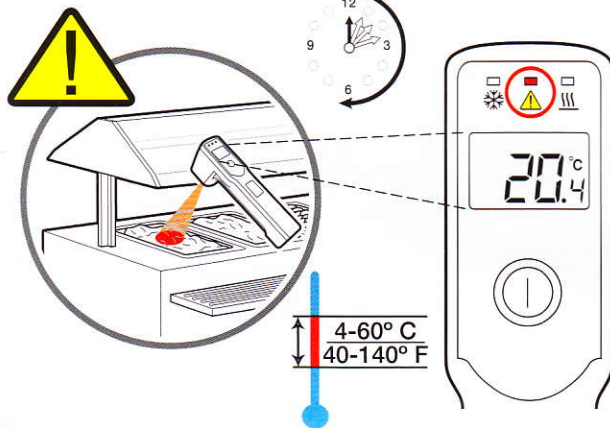

Click on
www.comarkltd.com
 For complete product information

FoodPro Thermometer

Noncontact Food Safety Thermometer

- Infrarot-Lebensmittelthermometer
- Thermomètre infrarouge alimentaire
- Termómetro sin Contacto para Seguridad de Alimentos
- Termómetro sem Contacto para Segurança Alimentícia
- 食品衛生用非接触溫度計
- 非接触食品安全型測溫儀

Made in China © Comark Limited

NOTE: see extra info at bottom of next page = p2 title ICEPOINT

ICEPOINT the diagram indicates using ice cubes in water in an insulated cup. However you must use ice SLURRY with fine particles of crushed ice in water so the overall consistency is liquid. [the reason is that ice cubes can be at any temperature and may be at -18C when they come from the freezer.

HACCP Zone Indicators / Indicateur zone HACCP /
 HACCP-Bereichsanzeige / Indicadores de Zona APPCC HACCP /
 HACCP ゾーン表示 / HACCP 区域指示灯

C°/F° Indicator / Affichage C°/F° /
 C°/F°-Anzeige / Indicador °C/°F /
 Indicador °C/°F / 温度表示 (C°) /
 C°/F° 指示灯