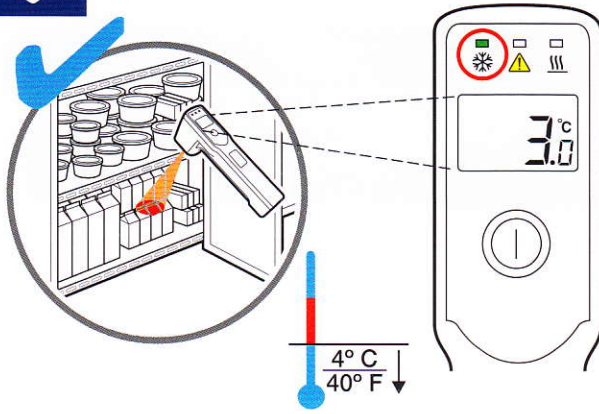

Made in China © Comark Limited

NOTE: see extra info at bottom of next page = p2 title ICEPOINT

ICEPOINT the diagram indicates using ice cubes in water in an insulated cup. However you must use ice SLURRY with fine particles of crushed ice in water so the overall consistency is liquid. [the reason is that ice cubes can be at any temperature and may be at -18C when they come from the freezer.

HACCP Zone Indicators / Indicateur zone HACCP /
 HACCP-Bereichsanzeige / Indicadores de Zona APPCC HACCP /
 HACCP ゾーン表示 / HACCP 区域指示灯

C°/F° Indicator / Affichage C°/F° /
 C°/F°-Anzeige / Indicador °C/°F /
 Indicador °C/°F / 温度表示 (C°) /
 C°/F° 指示灯

Switch in °C position

Image showing the position of the switch when looking in the battery compartment. Operate switch carefully with small screwdriver. To right position deg C to left is deg F. The switch is difficult to see (use a light) and it is about 2/3 of the way down.